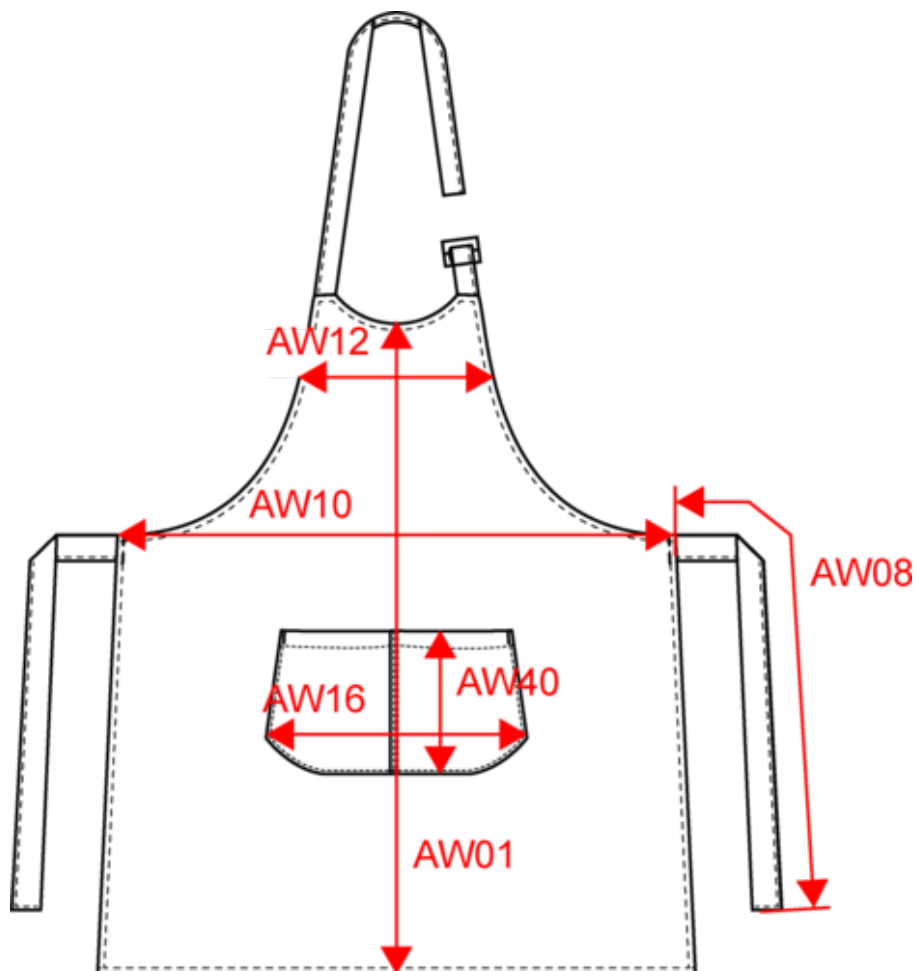

## Dimensiones

Measurements in cm	One size
AW01 - Middle front height	90.00
AW08 - Apron waist strap length	100.00
AW10 - Apron waist width	76.00
AW12 - Apron chest width at 19cm from front middle	37.00
AW16 - Pocket bottom width	36.00
AW17 - Pocket height at highest point	20.00